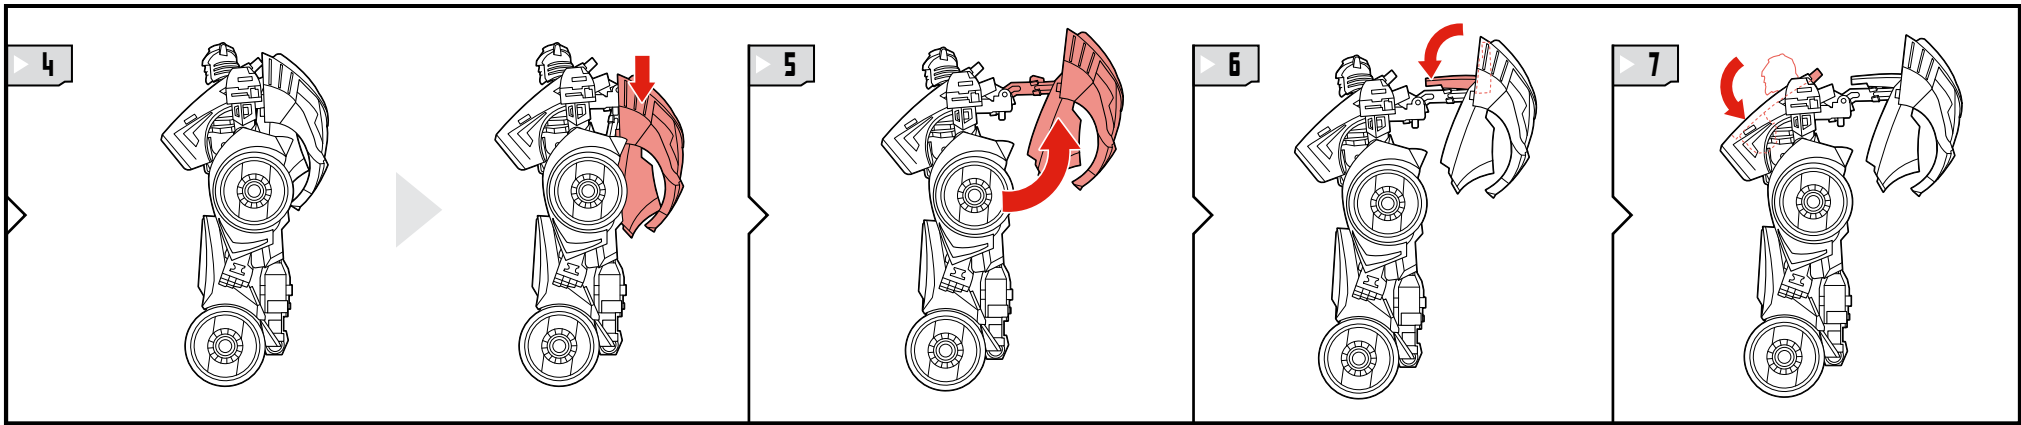

TRANSFORMERS

CYBERTRONIAN BUMBLEBEE™

LEVEL: 0 1 2 3 4 5

ADVANCED

AUTOBOT

NOTE: Some parts are made to detach if excessive force is applied and are designed to be reattached if separation occurs. Adult supervision may be necessary for younger children.

WARNING:

CHOKING HAZARD-Small parts.
Not for children under 3 years.

AGES 5+

34084

TRANSFORMERS.COM

CHANGING TO VEHICLE

**WEAPON STORAGE
(ROBOT MODE)**

**REVERSE ORDER OF INSTRUCTIONS
TO CONVERT BACK TO ROBOT.**