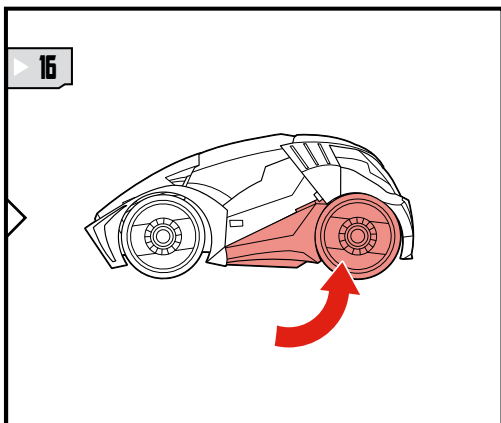

TRANSFORMERS

CYBERTRONIAN BUMBLEBEE™

LEVEL: 0 1 2 3 4 5

ADVANCED

AUTOBOT

NOTE: Some parts are made to detach if excessive force is applied and are designed to be reattached if separation occurs. Adult supervision may be necessary for younger children.

WARNING:

CHOKING HAZARD-Small parts.
Not for children under 3 years.

AGES 5+

34084

TRANSFORMERS.COM

CHANGING TO VEHICLE

**WEAPON STORAGE
(ROBOT MODE)**

**REVERSE ORDER OF INSTRUCTIONS
TO CONVERT BACK TO ROBOT.**