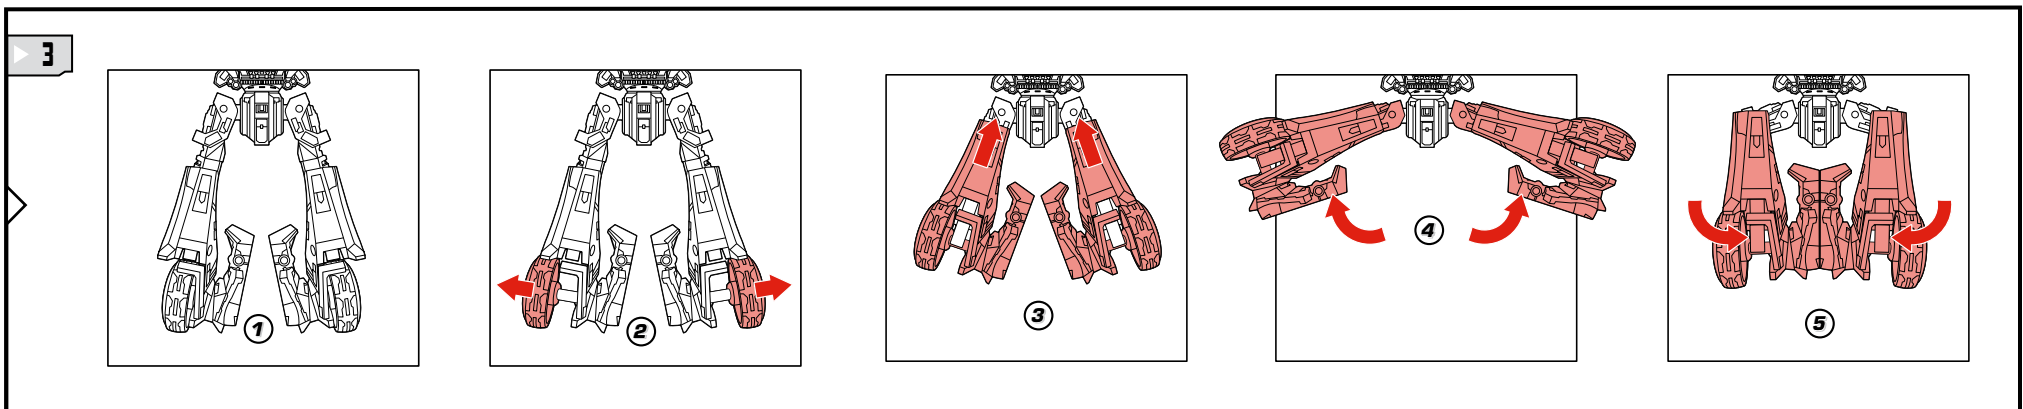

TRANSFORMERS

CYBERTRONIAN BUMBLEBEE™

LEVEL: 0 1 2 3 4 5

ADVANCED

AUTOBOT

NOTE: Some parts are made to detach if excessive force is applied and are designed to be reattached if separation occurs. Adult supervision may be necessary for younger children.

WARNING:

CHOKING HAZARD-Small parts.
Not for children under 3 years.

AGES 5+

34084

TRANSFORMERS.COM

CHANGING TO VEHICLE

**WEAPON STORAGE
(ROBOT MODE)**

**REVERSE ORDER OF INSTRUCTIONS
TO CONVERT BACK TO ROBOT.**