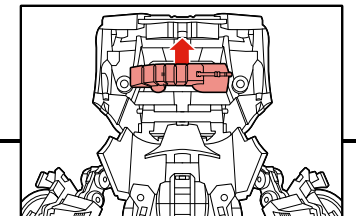

TRANSFORMERS

CYBERTRONIAN BUMBLEBEE™

LEVEL: 0 1 2 3 4 5

ADVANCED

AUTOBOT

NOTE: Some parts are made to detach if excessive force is applied and are designed to be reattached if separation occurs. Adult supervision may be necessary for younger children.

WARNING:

CHOKING HAZARD-Small parts.
Not for children under 3 years.

AGES 5+

34084

TRANSFORMERS.COM

CHANGING TO VEHICLE

**WEAPON STORAGE
(ROBOT MODE)**

**REVERSE ORDER OF INSTRUCTIONS
TO CONVERT BACK TO ROBOT.**