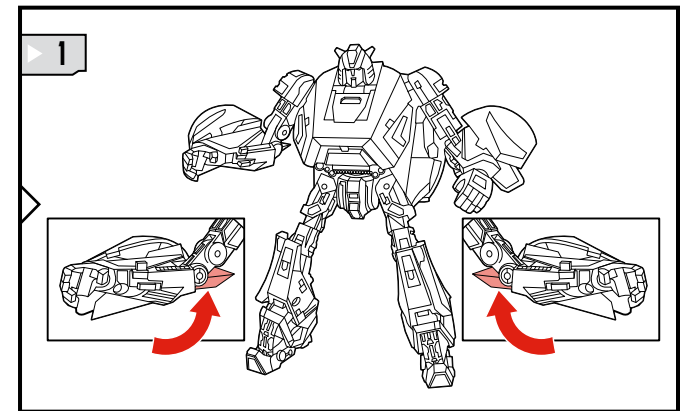

TRANSFORMERS

CYBERTRONIAN BUMBLEBEE™

LEVEL: 0 1 2 3 4 5

ADVANCED

AUTOBOT

NOTE: Some parts are made to detach if excessive force is applied and are designed to be reattached if separation occurs. Adult supervision may be necessary for younger children.

WARNING:

CHOKING HAZARD-Small parts.
Not for children under 3 years.

AGES 5+

34084

TRANSFORMERS.COM

CHANGING TO VEHICLE

**WEAPON STORAGE
(ROBOT MODE)**

**REVERSE ORDER OF INSTRUCTIONS
TO CONVERT BACK TO ROBOT.**