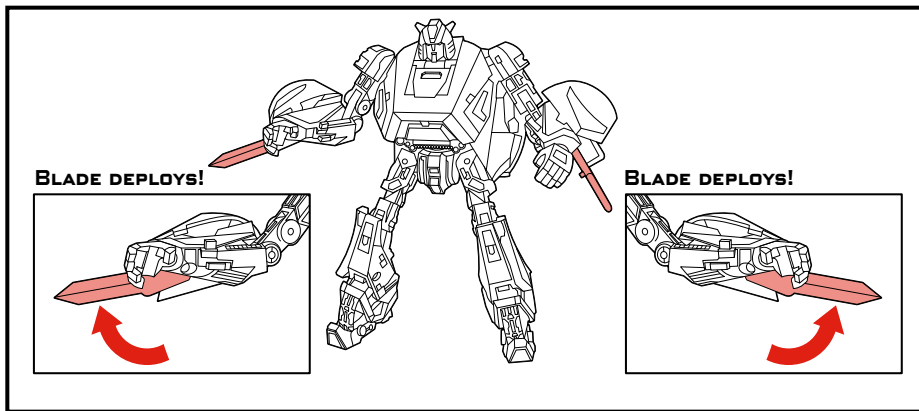

TRANSFORMERS

CYBERTRONIAN BUMBLEBEE™

LEVEL: 0 1 2 3 4 5

ADVANCED

AUTOBOT

NOTE: Some parts are made to detach if excessive force is applied and are designed to be reattached if separation occurs. Adult supervision may be necessary for younger children.

WARNING:

CHOKING HAZARD-Small parts.
Not for children under 3 years.

AGES 5+

34084

TRANSFORMERS.COM

CHANGING TO VEHICLE

**WEAPON STORAGE
(ROBOT MODE)**

**REVERSE ORDER OF INSTRUCTIONS
TO CONVERT BACK TO ROBOT.**