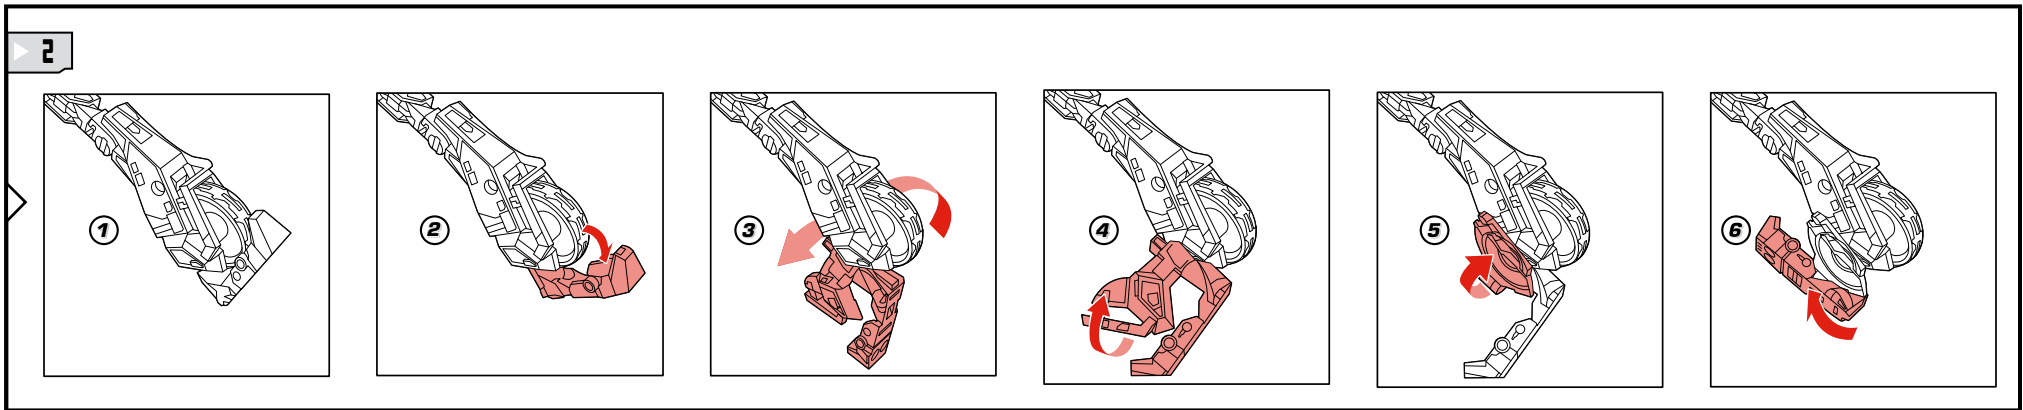

WARNING:

CHOKING HAZARD-Small parts.
Not for children under 3 years.

AGES 5+

34084

TRANSFORMERS.COM

CHANGING TO VEHICLE

**WEAPON STORAGE
(ROBOT MODE)**

**REVERSE ORDER OF INSTRUCTIONS
TO CONVERT BACK TO ROBOT.**