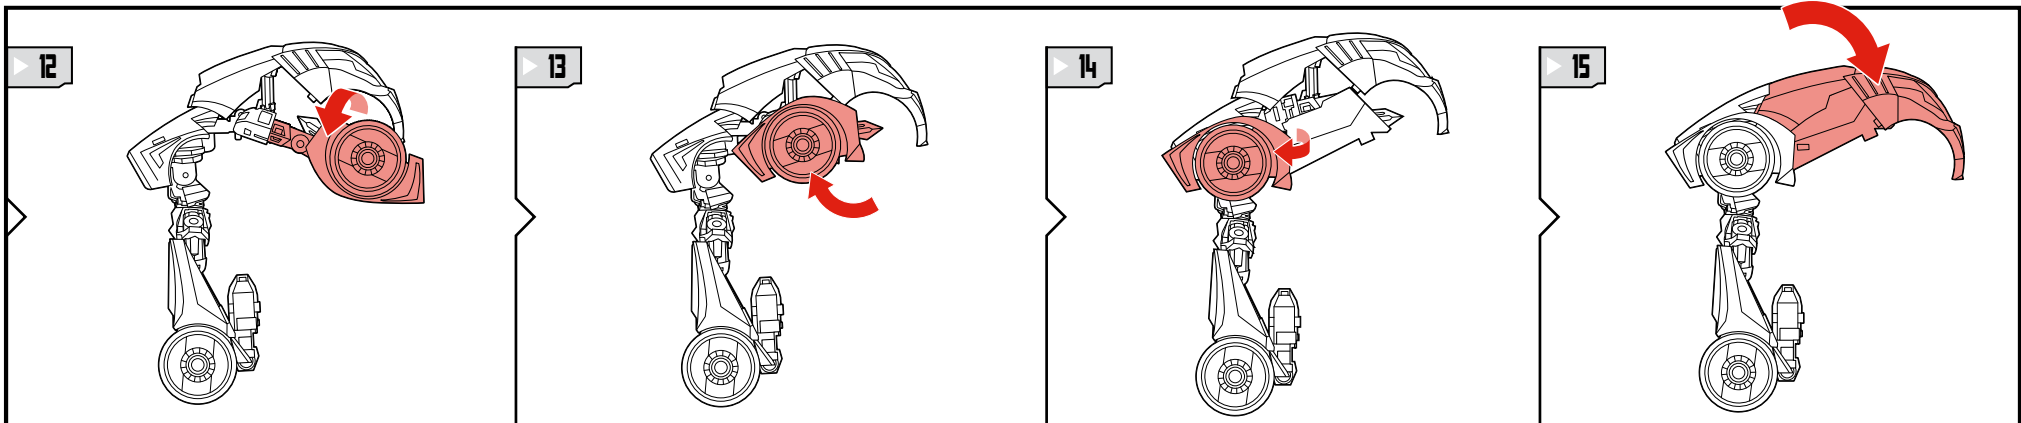

TRANSFORMERS

CYBERTRONIAN BUMBLEBEE™

LEVEL: 0 1 2 3 4 5

ADVANCED

AUTOBOT

NOTE: Some parts are made to detach if excessive force is applied and are designed to be reattached if separation occurs. Adult supervision may be necessary for younger children.

WARNING:

CHOKING HAZARD-Small parts.
Not for children under 3 years.

AGES 5+

34084

TRANSFORMERS.COM

CHANGING TO VEHICLE

**WEAPON STORAGE
(ROBOT MODE)**

**REVERSE ORDER OF INSTRUCTIONS
TO CONVERT BACK TO ROBOT.**